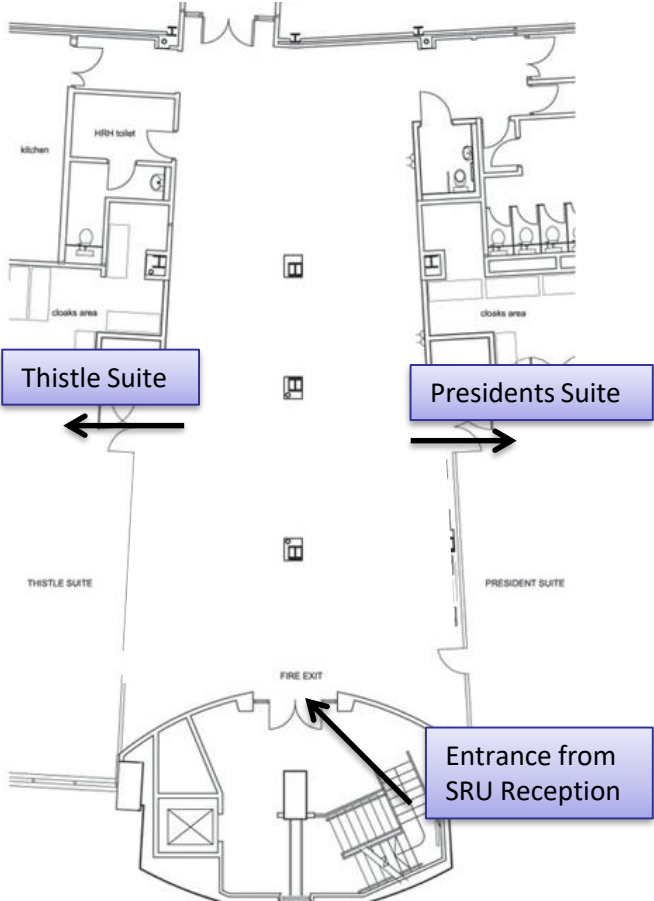

CENTRE SECTION

ALL DIMENSIONS ARE AN APPROXIMATE

PILLAR SIZE – 0.51m X 0.49m

PRESIDENTS SUITE

ALL DIMENSIONS ARE AN APPROXIMATE

PILLAR SIZE – 0.51m X 0.49m

THISTLE SUITE

ALL DIMENSIONS ARE AN APPROXIMATE

PILLAR SIZE – 0.51m X 0.49m