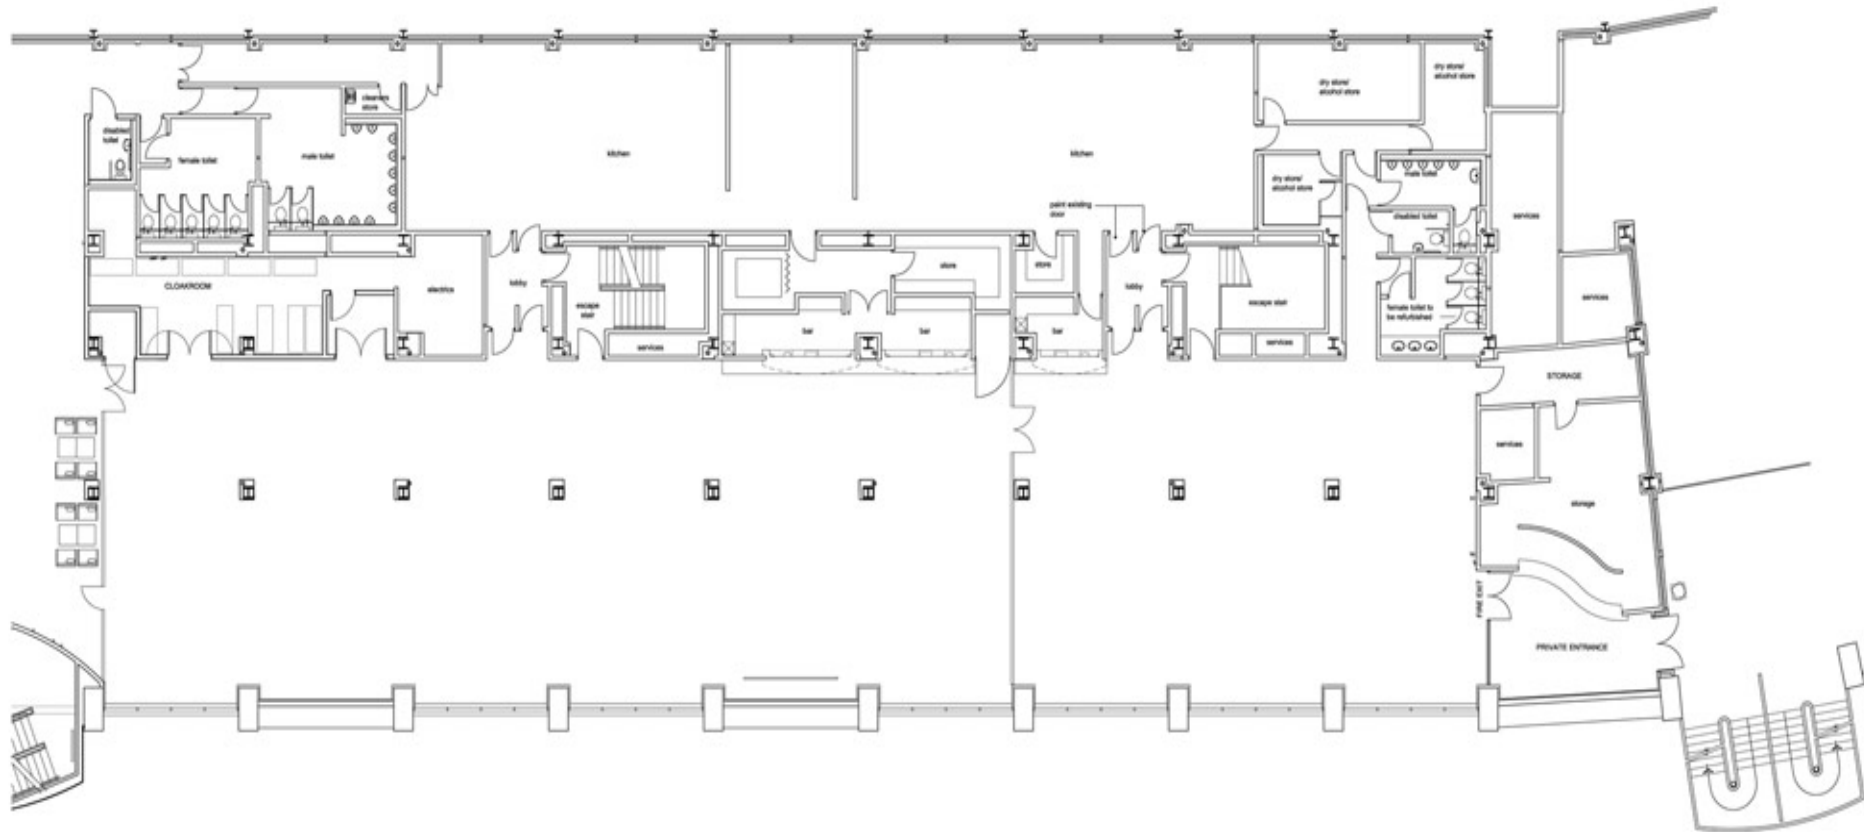

CENTRE SECTION

ALL DIMENSIONS ARE AN APPROXIMATE

PILLAR SIZE – 0.51m X 0.49m

PRESIDENTS SUITE

ALL DIMENSIONS ARE AN APPROXIMATE

PILLAR SIZE – 0.51m X 0.49m

THISTLE SUITE

ALL DIMENSIONS ARE AN APPROXIMATE

PILLAR SIZE – 0.51m X 0.49m